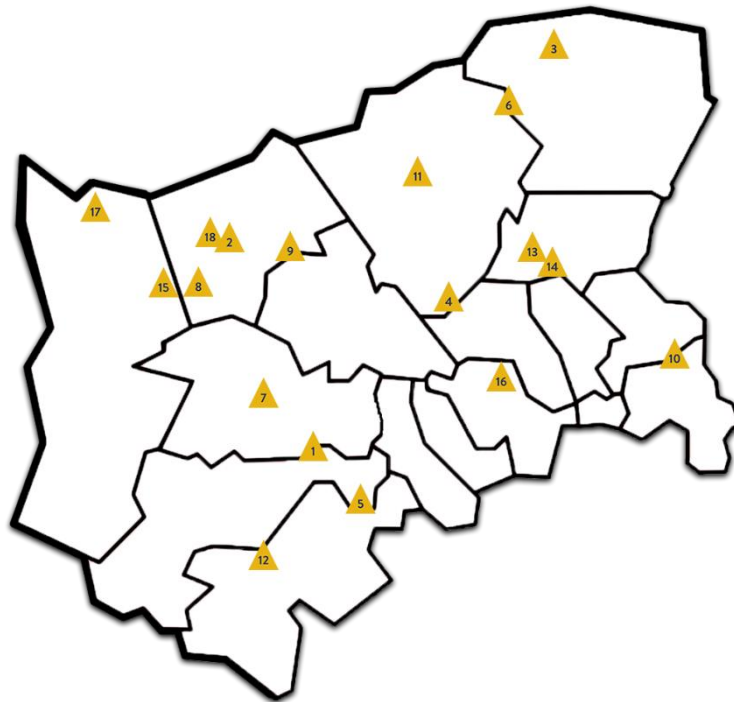

MIDDLESEX CRICKET DYNAMOS CRICKET CENTRES 2023

	Centre	Postcode	Type	Start	Time	Finish	Link
1	Actonians CC	W5 4LL	Weekly	Mon 5 June	6.30 – 7.30	24 July	click
2	Bessborough CC	HA2 6PX	Weekly	Wed 10 May	6 – 7	28 June	click
3	Botany Bay CC	EN2 8AS	Weekly	Mon 15 May	6.30 – 7.30	3 July	click
4	Canons CC	NW3 7UB	Weekly	Sun 7 May	5 – 6	25 June	click
5	Chiswick CC	W4 2SP	Weekly	Fri 5 May	5 – 6	23 June	click
6	Cockfosters CC	EN4 9JG	Weekly	Wed 10 May	5 – 6	28 June	click
7	Ealing Trailfinders CC	W13 0DD	Weekly	Fri 19 May	6.30 – 7.30	7 July	click
8	Harrow Town CC	HA2 9TY	Weekly	Sun 21 May	10 – 11	9 July	click
9	Kenton CC	HA3 8UB	Weekly	Fri 26 May	7.15 – 8.15	14 July	click
10	London Sportif	E9 5DY	Weekly	Wed 7 June	5.15 – 6.15	26 July	click
11	Mill Hill Village CC	NW7 1AS	Camp	Tue 1 Aug	5 – 6	10 Aug	click
12	Moormead Cricket	TW1 1JS	Weekly	Sun 7 May	9.45 – 10.45	25 June	click
13	North London CC	N88RL	Weekly	Sat 10 June	9.30 – 10.45	15 July	click
14	North Middlesex CC	N8 8JJ	Weekly	Sun 7 May	11 – 12	25 June	click
15	Priory Park CC	HA4 9PG	Weekly	Sat 3 June	10.30 – 11.30	22 July	click
16	Regents Park CC	NW1 4RU	Weekly	Wed 10 May	5 – 6	28 June	click
17	Totteridge Millhillians CC	HA6 2SQ	Weekly	Mon 15 May	5.30 – 6.30	3 July	click
18	West Harrow CC	HA2 6JL	Weekly	Sun 8 May	10 – 11	26 June	click